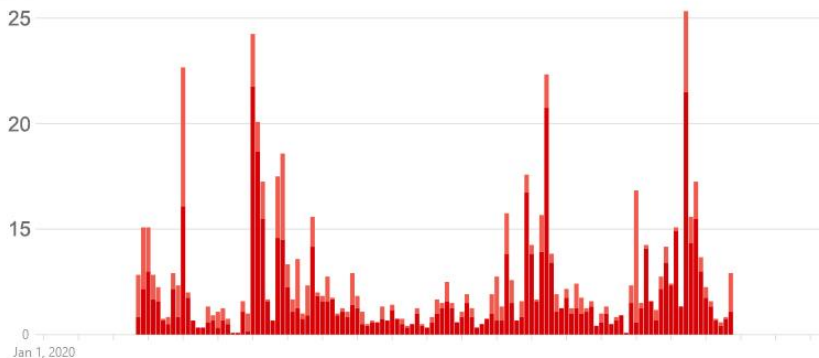

### Why advertise?

**facebook**

*3,369 Active Followers*

*3,441 people follow this*

Total visitors  
**23.02 K**  
*+2.3 %*

Total pageviews  
**21.13 K**  
*+1.7 %*

Starting January 2020 we achieved an average of over 20 000 site interactions per month with a positive grow of 2.3%.